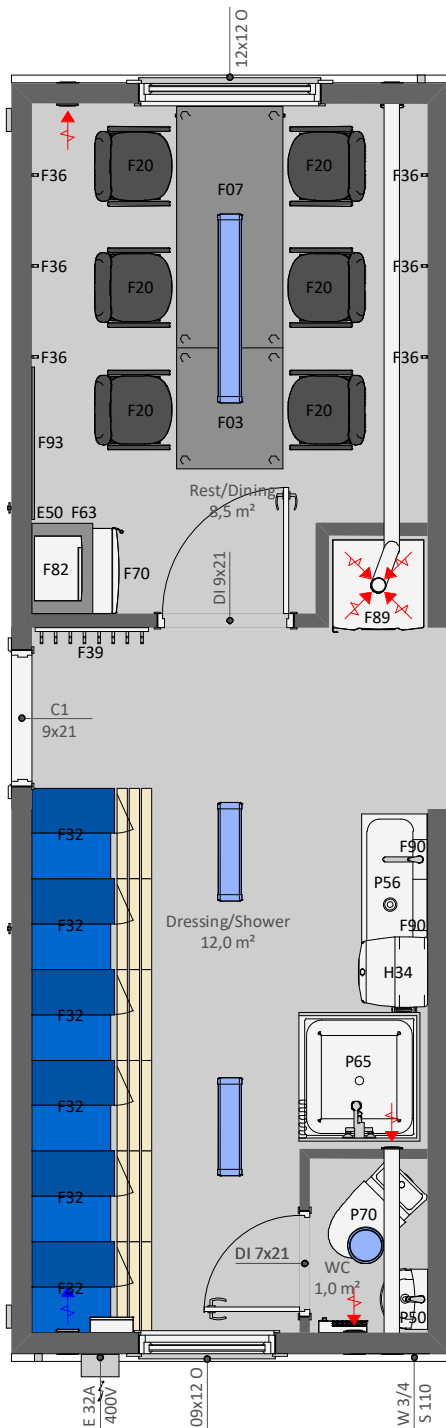

# OMT6DW

**OMT6DW is a functional personnel module with a washing, dressing room, WC, a rest and dining room for 6 persons**

## PRODUCT SPECIFICATION:

Building area	24,3 m <sup>2</sup>
Total area, of which	21,5 m <sup>2</sup>
- Dressing/Shower	12,0 m <sup>2</sup>
- WC	1,0 m <sup>2</sup>
- Rest/Dining	8,5 m <sup>2</sup>
Transportation measures	2950 x 8570 x 3000 mm
Inside Measures	2620 x 8120 x 2400 mm
Weight	ca' 5400 kg
Roof angle	1:60

## INCLUDING:

- C01 - Galvanized steel profile frame, liftable with forklift and crane
- F03 - Dining table for 2 persons
- F07 - Dining table for 4 persons
- F20 - Chair customer/dining
- F32 - Clothes lockers, separated sections for clean and soiled clothes
- F36 - Clothes hanger hook 1 pc on wall
- F39 - Clothes hanger hooks 8 pc on wall
- F63 - Shelf on wall
- F70 - Fridge size S
- F82 - Microwave oven
- F89 - Clothes dryer cabinet
- F90 - Mirror on wall
- F93 - Noteboard on wall
- E50 - Timer socket 0-120 min
- P50 - Ceramic basin with mixer
- P56 - Stainless sink with mixers for 2 persons
- P65 - Shower cabin with mixer, shower lift and curtain
- P70 - Toilet seat and toilet paper roll holder
- H34 - Water heater 50 L (drainable)

## AVAILABLE AS ADD ON PRODUCTS:

- CEWB - Long side wall opening element B (filling element)
- CEWC1 - Long side wall opening element C1 (without door leaf)
- CEWC2 - Long side wall opening element C2 (with ext. door leaf)
- CEWC3 - Long side wall opening element C3 (with int. door leaf)
- CEWC4 - Long side wall opening element C4 (with remov. fill. elem.)
- S22 - Locking bar for external door
- S25 - SmartLock for doors
- S02 - Window grid 900x1200 mm
- S05 - Window grid 1200x1200 mm
- S14 - Venetian blind 900x1200 mm
- S18 - Venetian blind 1200x1200 mm
- H50 - Heat Pump/Air Conditioning (Air-Air)
- V35 - Wall fan OUT-100/IN-100 with heat recovery
- E10 - Electrical connection cable 32A when campus building
- External connections when campus building
- Internal connections when campus building