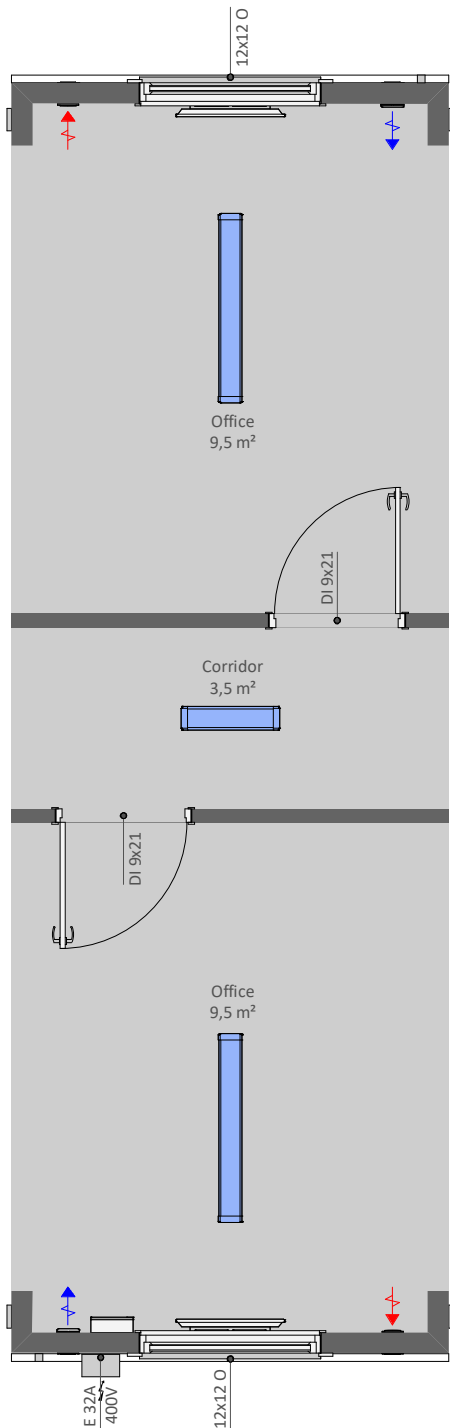

K02D2

K02D2 is a open space office module with two office rooms and corridor, without walls on the long sides

PRODUCT SPECIFICATION:

Building area	24,3 m ²
Total area, of which	22,5 m ²
- Office	9,5 m ²
- Corridor	3,5 m ²
- Office	9,5 m ²
Transportation measures	2950 x 8570 x 3000 mm
Inside Measures	2620 x 8120 x 2400 mm
Weight	ca' 4200 kg
Roof angle	1:60

INCLUDING:

C01 - Galvanized steel profile frame, liftable with forklift and crane
All components shown in the drawing

AVAILABLE AS ADD ON PRODUCTS:

- S05 - Window grid 1200x1200 mm
- S18 - Venetian blind 1200x1200 mm
- S25 - SmartLock for doors
- H50 - Heat Pump/Air Conditioning (Air-Air)
- V35 - Wall fan OUT-100/IN-100 with heat recovery
- E10 - Electrical connection cable 32A when campus building
- External connections when campus building
- Internal connections when campus building