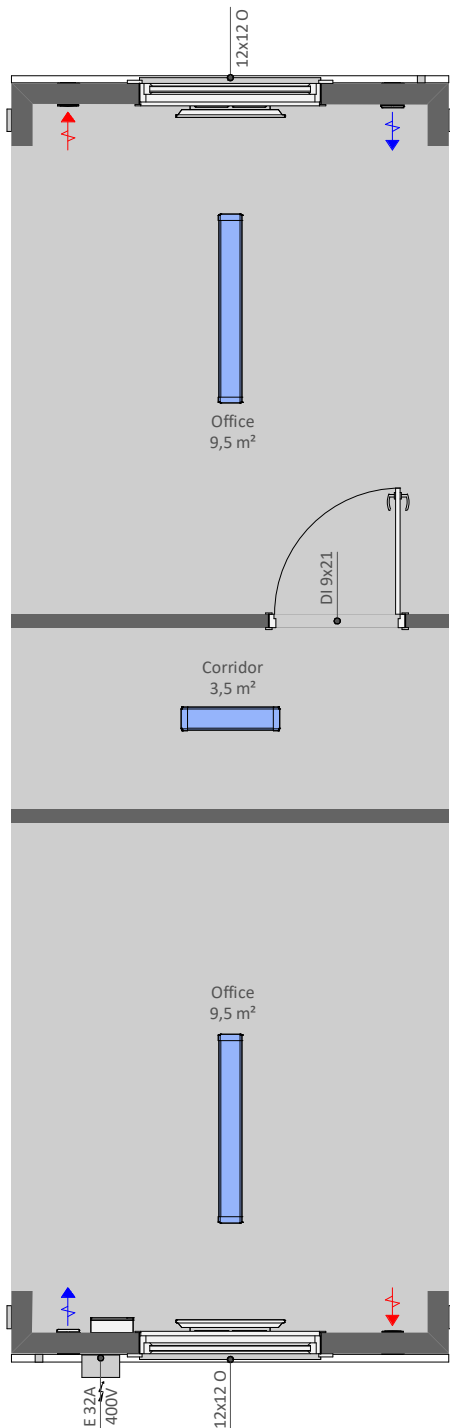

K02D1

K02D1 is a open space office module with two office rooms and corridor, without walls on the long sides

PRODUCT SPECIFICATION:

Building area	24,3 m ²
Total area, of which	22,5 m ²
- Office	9,5 m ²
- Corridor	3,5 m ²
- Office	9,5 m ²
Transportation measures	2950 x 8570 x 3000 mm
Inside Measures	2620 x 8120 x 2400 mm
Weight	ca' 4200 kg
Roof angle	1:60

INCLUDING:

C01 - Galvanized steel profile frame, liftable with forklift and crane
All components shown in the drawing

AVAILABLE AS ADD ON PRODUCTS:

- S05 - Window grid 1200x1200 mm
- S18 - Venetian blind 1200x1200 mm
- S25 - SmartLock for doors
- H50 - Heat Pump/Air Conditioning (Air-Air)
- V35 - Wall fan OUT-100/IN-100 with heat recovery
- E10 - Electrical connection cable 32A when campus building
- External connections when campus building
- Internal connections when campus building