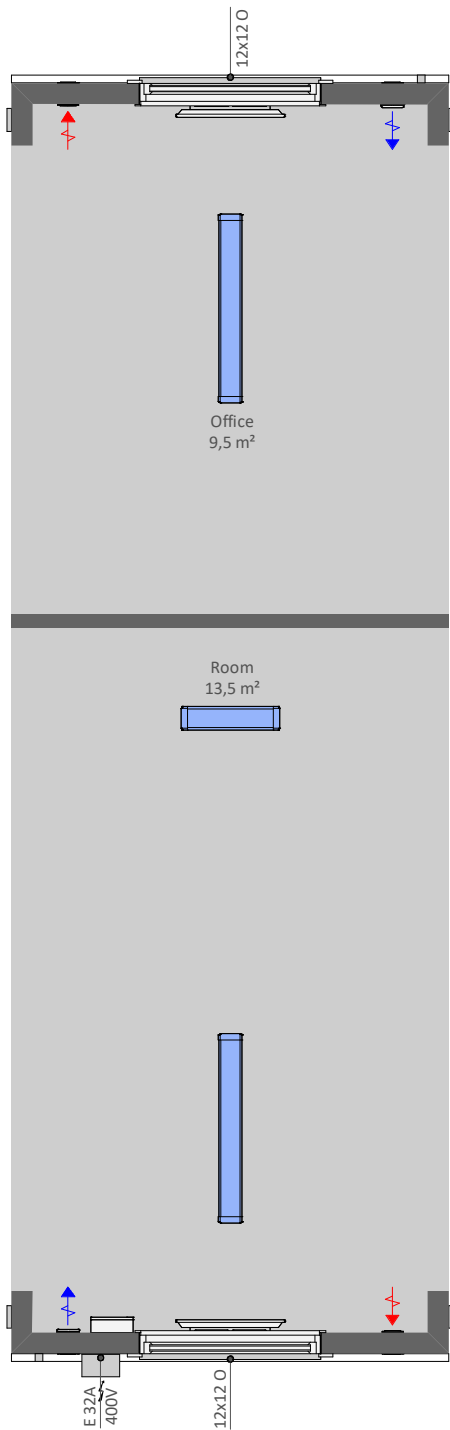

K01

K01 is an open space office module with one office room, without walls on the long sides

PRODUCT SPECIFICATION:

Building area	24,3 m ²
Total area, of which	23,0 m ²
- Room	13,5 m ²
- Office	9,5 m ²
Transportation measures	2950 x 8570 x 3000 mm
Inside Measures	2620 x 8120 x 2400 mm
Weight	ca´ 4100 kg
Roof angle	1:60

INCLUDING:

C01 - Galvanized steel profile frame, liftable with forklift and crane
All components shown in the drawing

AVAILABLE AS ADD ON PRODUCTS:

- S05 - Window grid 1200x1200 mm
- S18 - Venetian blind 1200x1200 mm
- H50 - Heat Pump/Air Conditioning (Air-Air)
- V35 - Wall fan OUT-100/IN-100 with heat recovery
- E10 - Electrical connection cable 32A when campus building
- External connections when campus building
- Internal connections when campus building