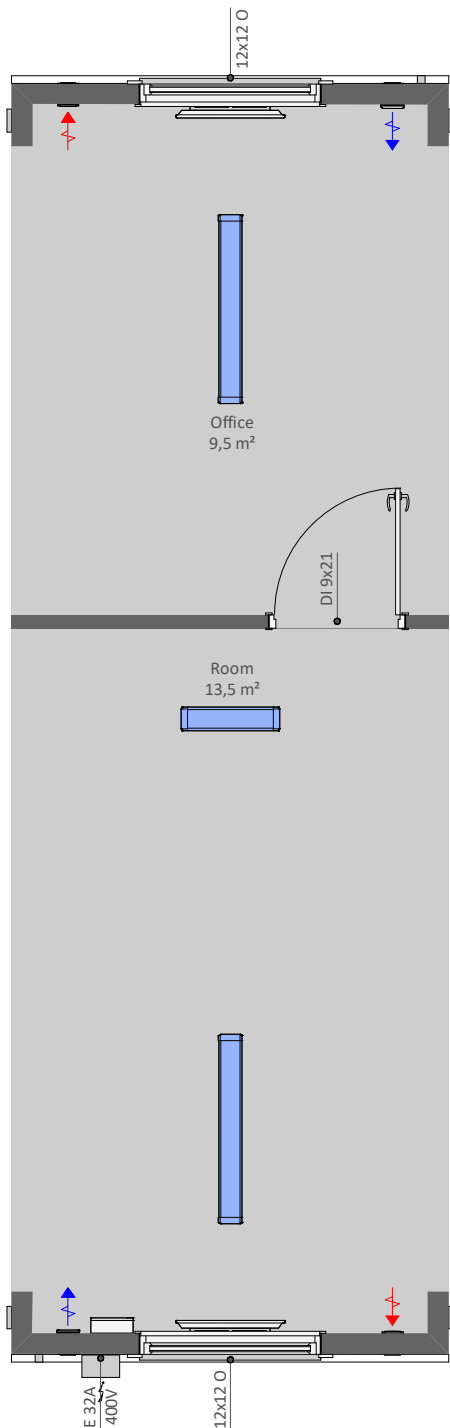

K01D1

K01D1 is a open space office module with one office room, without walls on the long sides

PRODUCT SPECIFICATION:

Building area	24,3 m ²
Total area, of which	23,0 m ²
- Room	13,5 m ²
- Office	9,5 m ²
Transportation measures	2950 x 8570 x 3000 mm
Inside Measures	2620 x 8120 x 2400 mm
Weight	ca´ 4100 kg
Roof angle	1:60

INCLUDING:

C01 - Galvanized steel profile frame, liftable with forklift and crane
All components shown in the drawing

AVAILABLE AS ADD ON PRODUCTS:

- S05 - Window grid 1200x1200 mm
- S18 - Venetian blind 1200x1200 mm
- S25 - SmartLock for doors
- H50 - Heat Pump/Air Conditioning (Air-Air)
- V35 - Wall fan OUT-100/IN-100 with heat recovery
- E10 - Electrical connection cable 32A when campus building
- External connections when campus building
- Internal connections when campus building