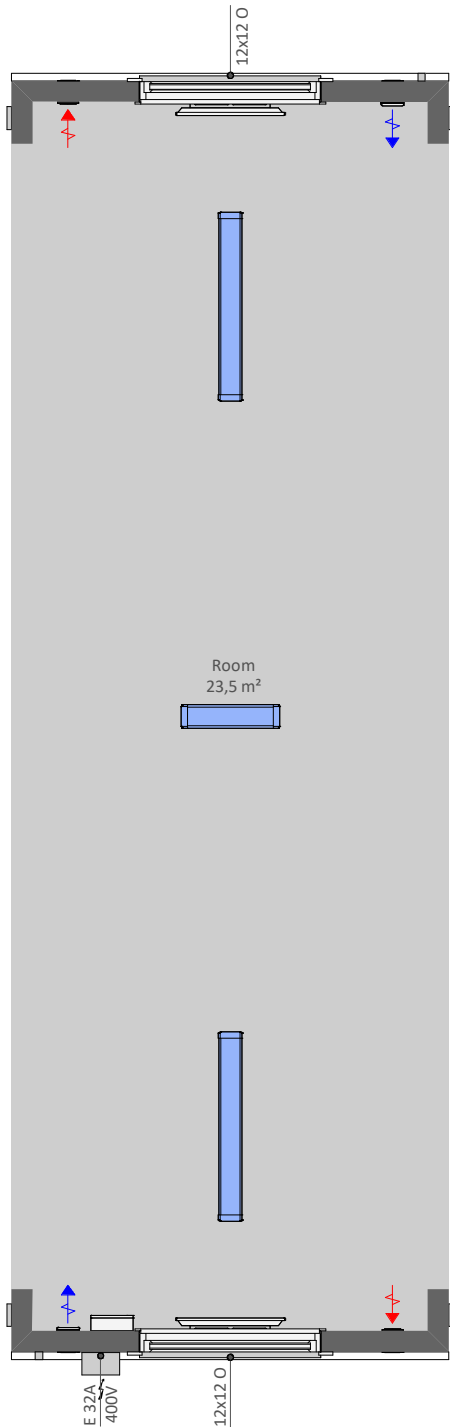

K00

K00 is a single open space office module without walls on the long sides

PRODUCT SPECIFICATION:

Building area	24,3 m ²
Total area, of which	23,5 m ²
- Room	23,5 m ²
Transportation measures	2950 x 8570 x 3000 mm
Inside Measures	2620 x 8120 x 2400 mm
Weight	ca' 4000 kg
Roof angle	1:60

INCLUDING:

C01 - Galvanized steel profile frame, liftable with forklift and crane
All components shown in the drawing

AVAILABLE AS ADD ON PRODUCTS:

- S05 - Window grid 1200x1200 mm
- S18 - Venetian blind 1200x1200 mm
- H50 - Heat Pump/Air Conditioning (Air-Air)
- V35 - Wall fan OUT-100/IN-100 with heat recovery
- E10 - Electrical connection cable 32A when campus building
 - External connections when campus building
 - Internal connections when campus building